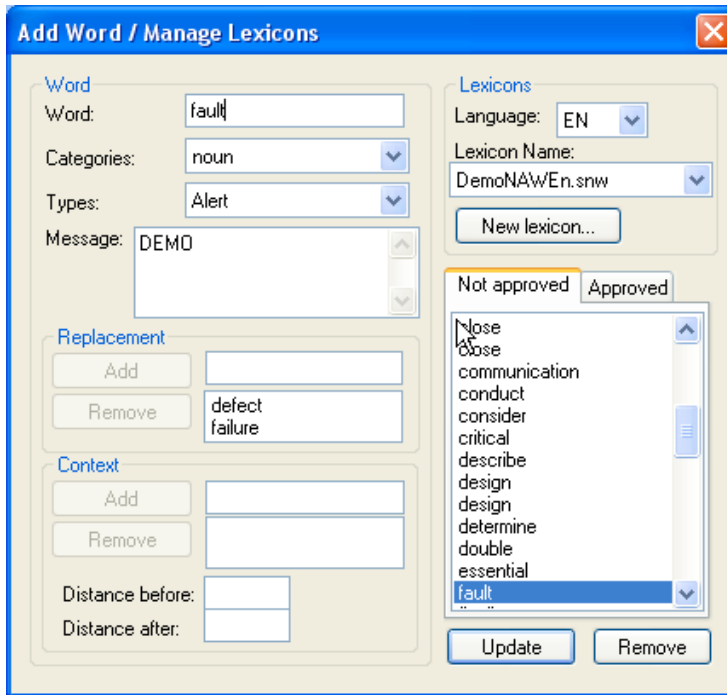

Write simply to worldwide audiences

Improve readability

Standardize writing style

Lingua Technologies Inc.
 "Language engineering serving simplicity"

*Simplified English
 for the rest of us!*

Standardize terminology

Features:

- Toolbar integration into Microsoft Word*
- XML document compatibility*
- Multiple approved word lists
- Multiple non-approved word lists
- 60 Simplified English rules
- Lexicon build-up module